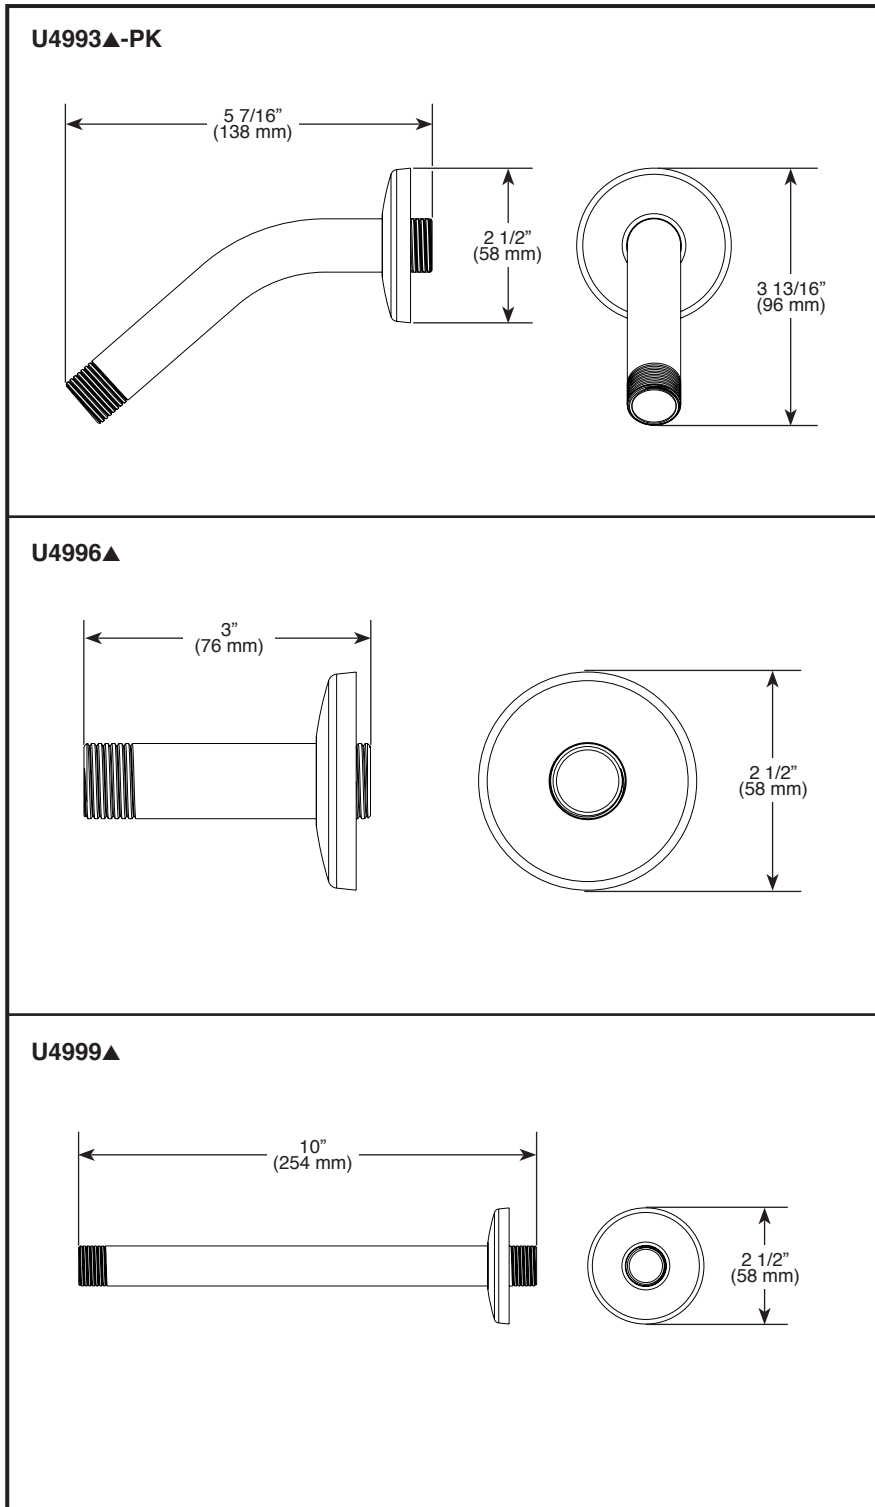

Submitted Model No.: _____

Specific Features: _____

see what Delta can do™

SHOWER ARMS

- Fixed Shower Arms
- Brass Construction

FEATURES:

- Shower arms attach directly to water supply.
- Shower arm with flange.
- 1/2-14 NPT threads.

WARRANTY

- Parts and Finish - Lifetime limited warranty; or for commercial purchasers, 10 years for multi-family residential (apartments and condominiums) and 5 years for all other commercial uses, in each case from the date of purchase.
- Electronic Parts and Batteries (if applicable) - 5 years from the date of purchase; or for commercial purchasers, 1 year from the date of purchase. No warranty is provided on batteries.

▲ Designate proper finish suffix